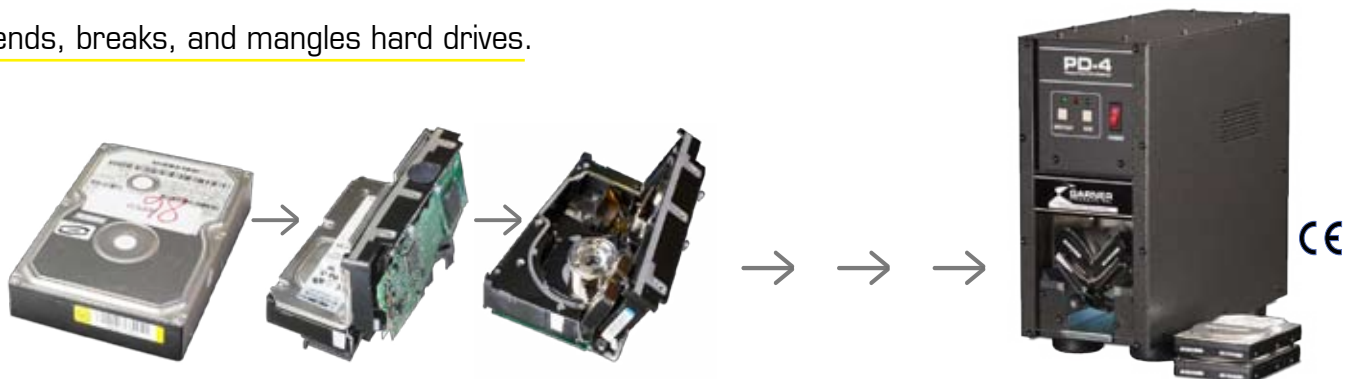

Bends, breaks, and mangles hard drives.